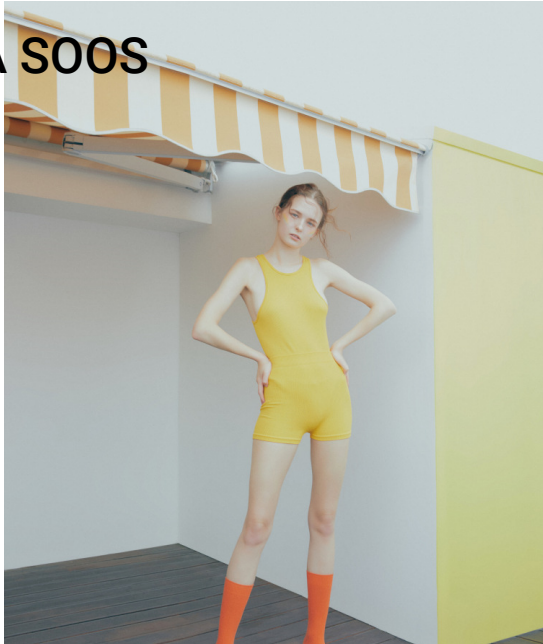

MARIA SOOS

MARIA SOOS

HEIGHT: 175.5cm / 5' 9"

BUST: 78cm / 30.5"

WAIST: 59.5cm / 23.5"

HIPS: 90cm / 35.5"

SHOES: 39EU / 8us / 6UK

HAIR: light brown

EYES: green gray