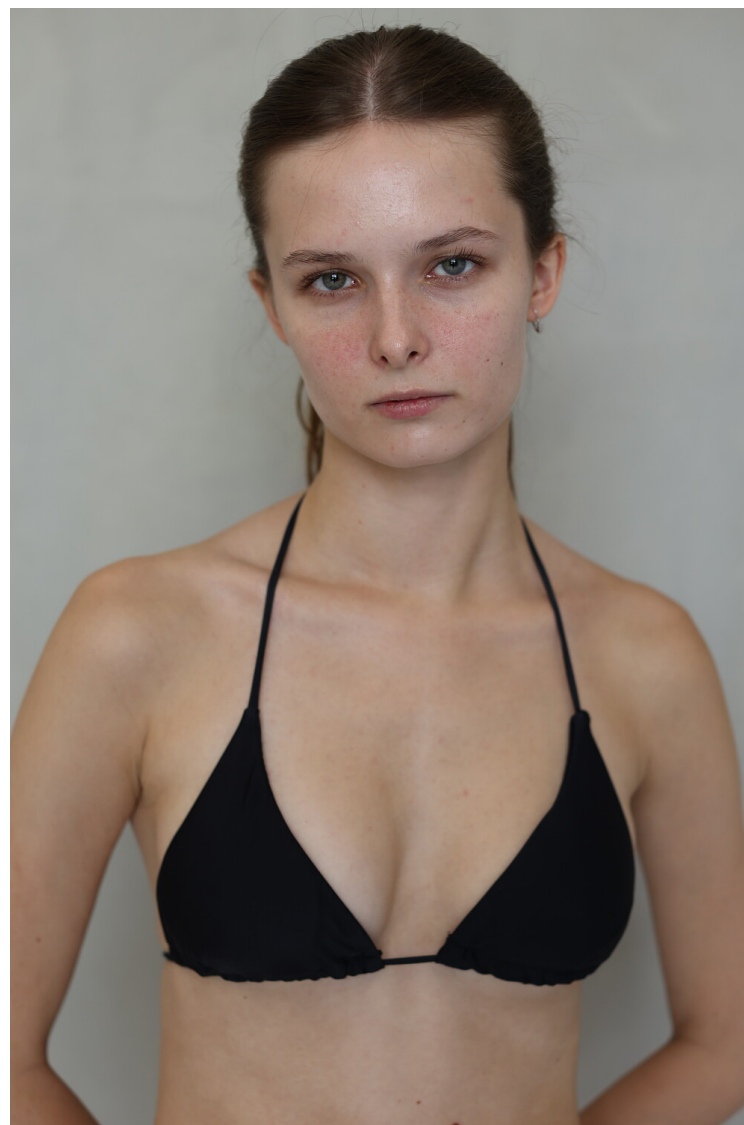

BM | B I A L Y
M O D E L S

MARIA SOOS

Height: 175.5cm / 5' 9" Bust: 78cm / 30½" B Waist: 59.5cm / 23½" Hips: 90cm / 35½" Shoes: 39 EU / 8 US / 6 UK Hair: Light brown Eyes: Green gray

MARIA SOOS

Height: 175.5cm / 5' 9" Bust: 78cm / 30½" B Waist: 59.5cm / 23½" Hips: 90cm / 35½" Shoes: 39 EU / 8 US / 6 UK Hair: Light brown Eyes: Green gray

MARIA SOOS

Height: 175.5cm / 5' 9" Bust: 78cm / 30½" B Waist: 59.5cm / 23½" Hips: 90cm / 35½" Shoes: 39 EU / 8 US / 6 UK Hair: Light brown Eyes: Green gray

MARIA SOOS

Height: 175.5cm / 5' 9" Bust: 78cm / 30½" B Waist: 59.5cm / 23½" Hips: 90cm / 35½" Shoes: 39 EU / 8 US / 6 UK Hair: Light brown Eyes: Green gray

MARIA SOOS

Height: 175.5cm / 5' 9" Bust: 78cm / 30½" B Waist: 59.5cm / 23½" Hips: 90cm / 35½" Shoes: 39 EU / 8 US / 6 UK Hair: Light brown Eyes: Green gray