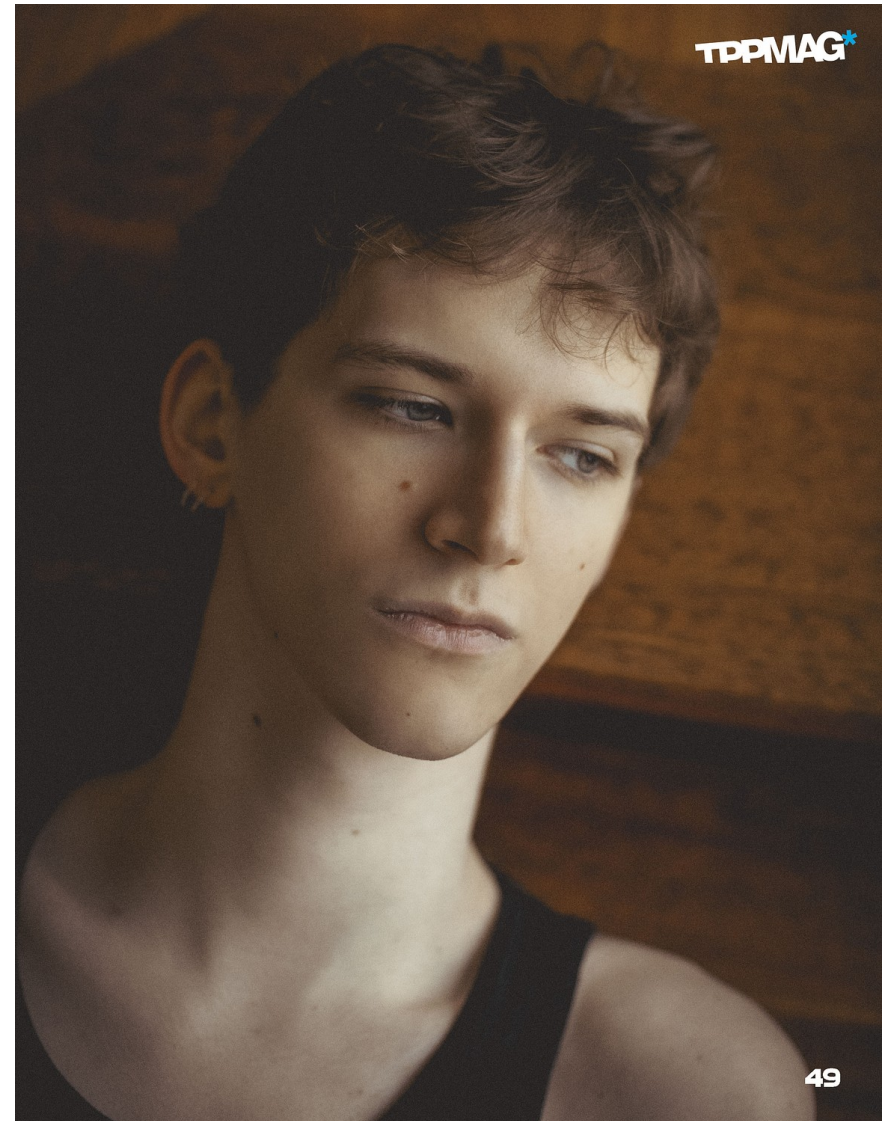

CZARO

Height: 186cm / 6' 1"   Chest: 86cm / 34"   Waist: 70cm / 27½"   Hips: 89cm / 35"   Shoes: 43 EU / 9 US / 8.5 UK   Hair: Light blond   Eyes: Blue green