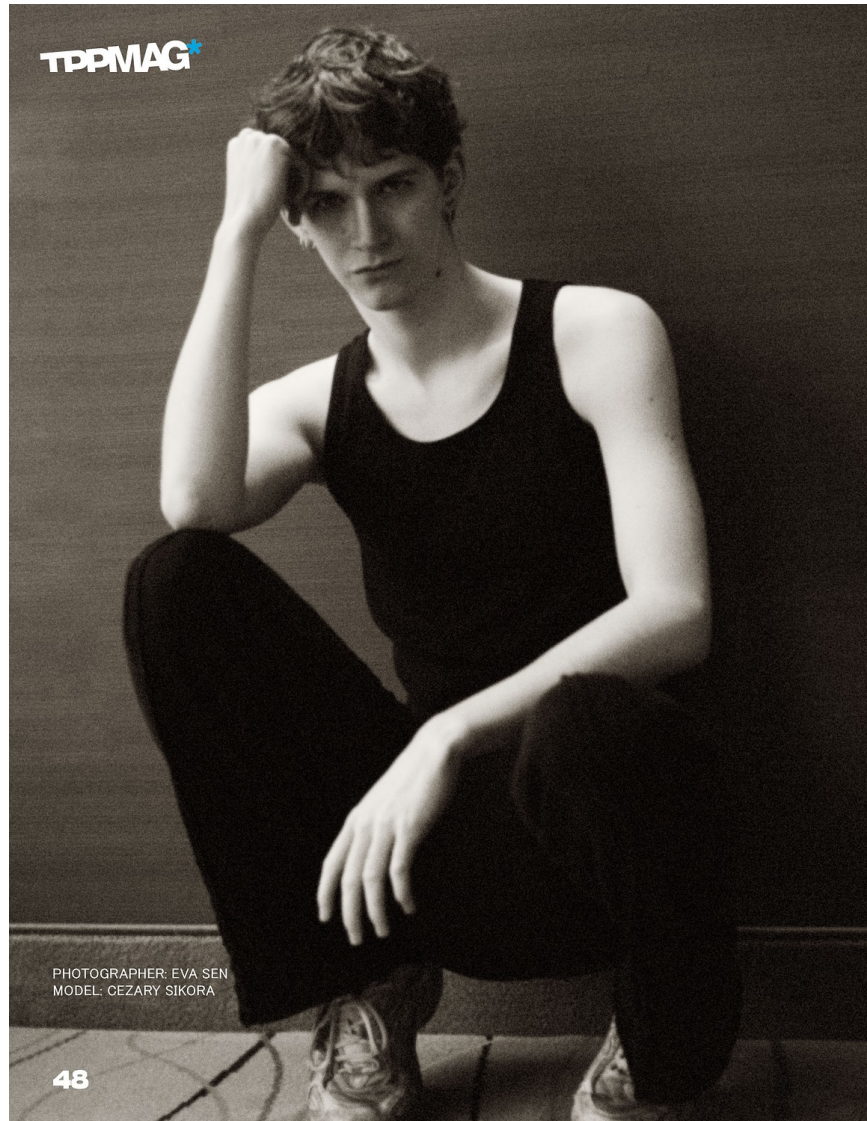

CZARO

Height: 186cm / 6' 1"   Chest: 86cm / 34"   Waist: 70cm / 27½"   Hips: 89cm / 35"   Shoes: 43 EU / 9 US / 8.5 UK   Hair: Light blond   Eyes: Blue green