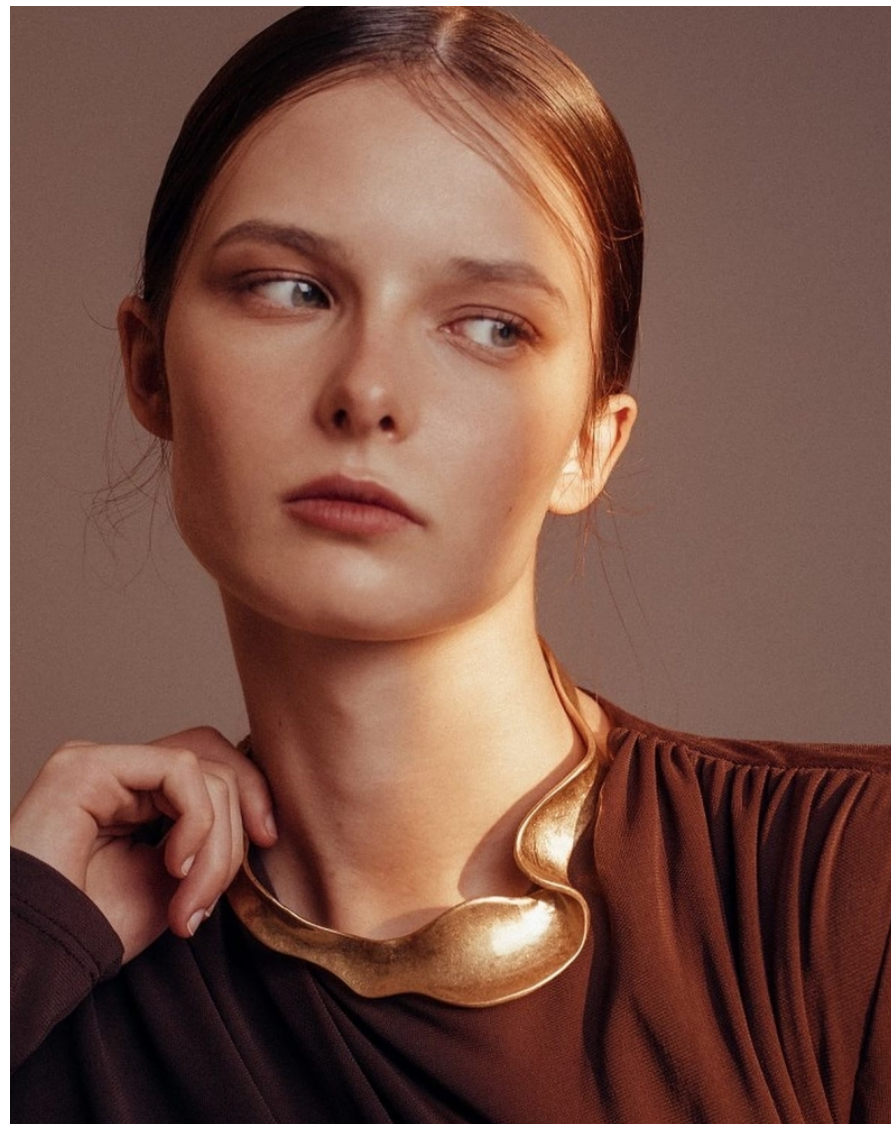

BM | B I A L Y
M O D E L S

MARIA SOOS

Height: 175.5cm / 5' 9" Bust: 78cm / 30½" B Waist: 59.5cm / 23½" Hips: 90cm / 35½" Shoes: 39 EU / 8 US / 6 UK Hair: Light brown Eyes: Green gray

MARIA SOOS

Height: 175.5cm / 5' 9" Bust: 78cm / 30½" B Waist: 59.5cm / 23½" Hips: 90cm / 35½" Shoes: 39 EU / 8 US / 6 UK Hair: Light brown Eyes: Green gray