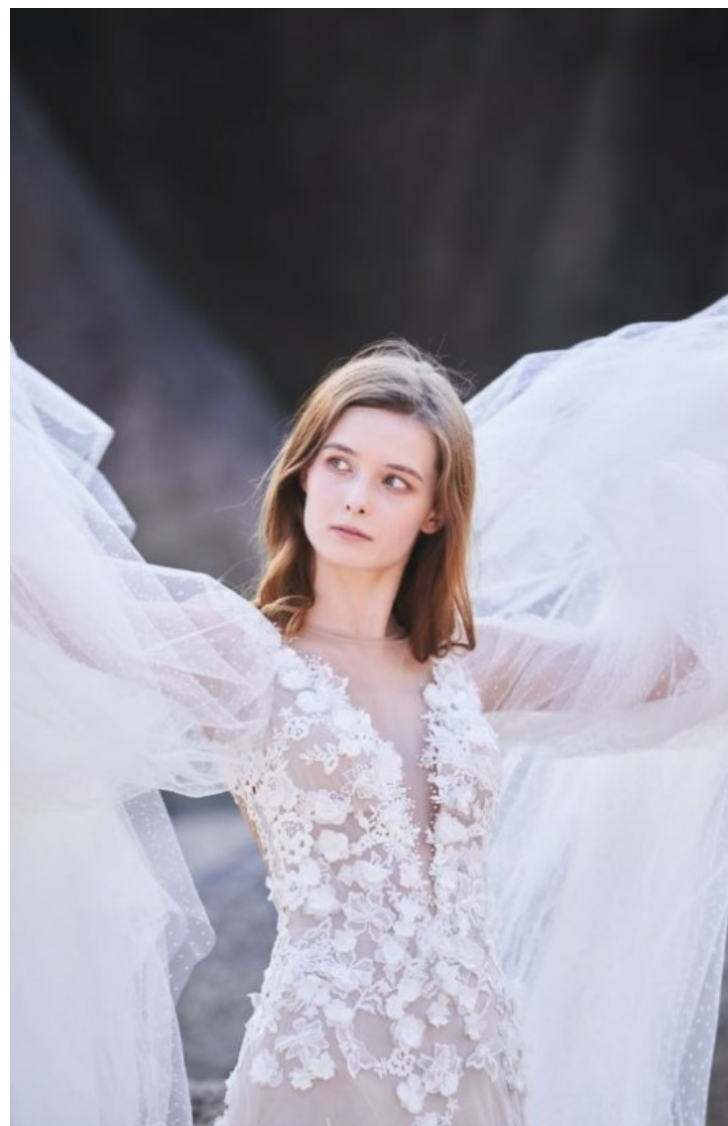

MARIA SOOS

Height: 175.5cm / 5' 9"   Bust: 78cm / 30½" B   Waist: 59.5cm / 23½"   Hips: 90cm / 35½"   Shoes: 39 EU / 8 US / 6 UK   Hair: Light brown   Eyes: Green gray