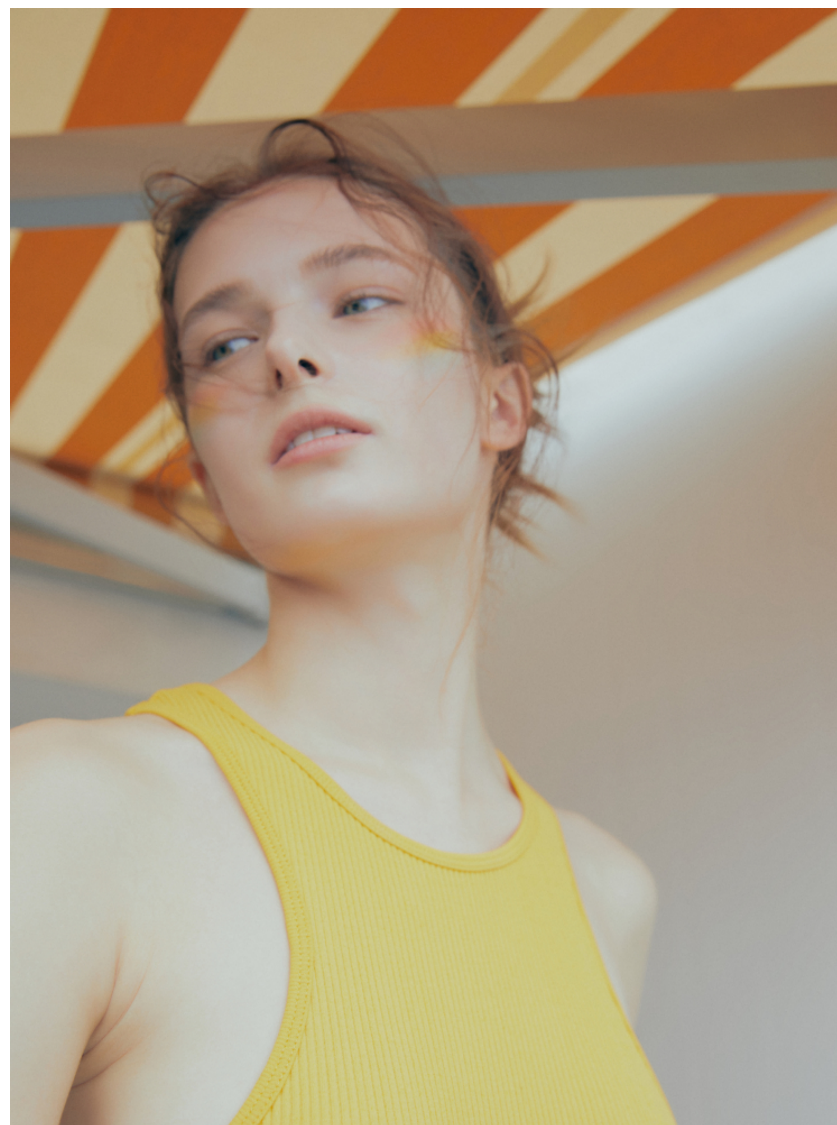

MARIA SOOS

Height: 175.5cm / 5' 9"   Bust: 78cm / 30½" B   Waist: 59.5cm / 23½"   Hips: 90cm / 35½"   Shoes: 39 EU / 8 US / 6 UK   Hair: Light brown   Eyes: Green gray