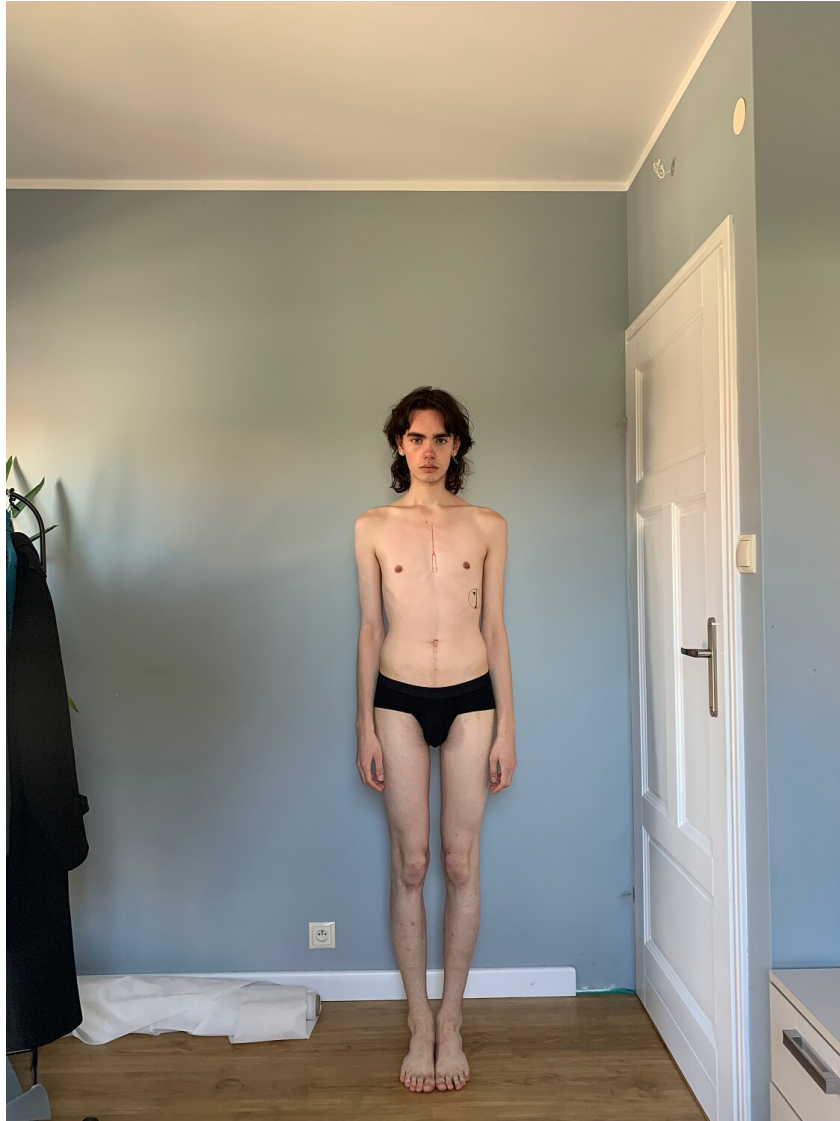

DOMINIK SKROBOT

Height: 184cm / 6' 0½" Chest: 80cm / 31½" Waist: 68.5cm / 27" Hips: 87.5cm / 34½" Shoes: 42.5 EU / 8½ US / 8 UK Hair: Brown Eyes: Brown

DOMINIK SKROBOT

Height: 184cm / 6' 0½" Chest: 80cm / 31½" Waist: 68.5cm / 27" Hips: 87.5cm / 34½" Shoes: 42.5 EU / 8½ US / 8 UK Hair: Brown Eyes: Brown

DOMINIK SKROBOT

Height: 184cm / 6' 0½" Chest: 80cm / 31½" Waist: 68.5cm / 27" Hips: 87.5cm / 34½" Shoes: 42.5 EU / 8½ US / 8 UK Hair: Brown Eyes: Brown