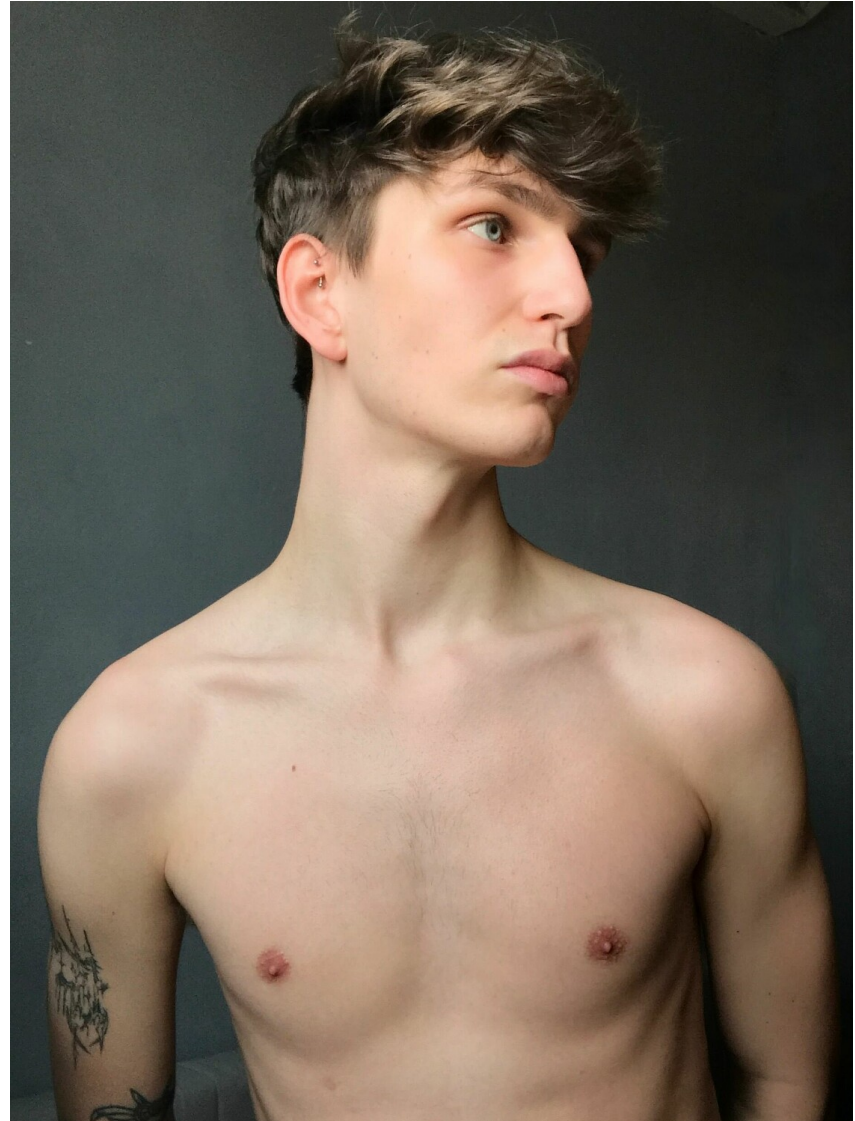

MATEUSZ KROL

Height: 193cm / 6' 4" Chest: 90cm / 35½" Waist: 77cm / 30½" Hips: 90cm / 35½" Shoes: 46 EU / 12 US / 11.5 UK Hair: Brown Eyes: Blue gray

MATEUSZ KROL

Height: 193cm / 6' 4" Chest: 90cm / 35½" Waist: 77cm / 30½" Hips: 90cm / 35½" Shoes: 46 EU / 12 US / 11.5 UK Hair: Brown Eyes: Blue gray