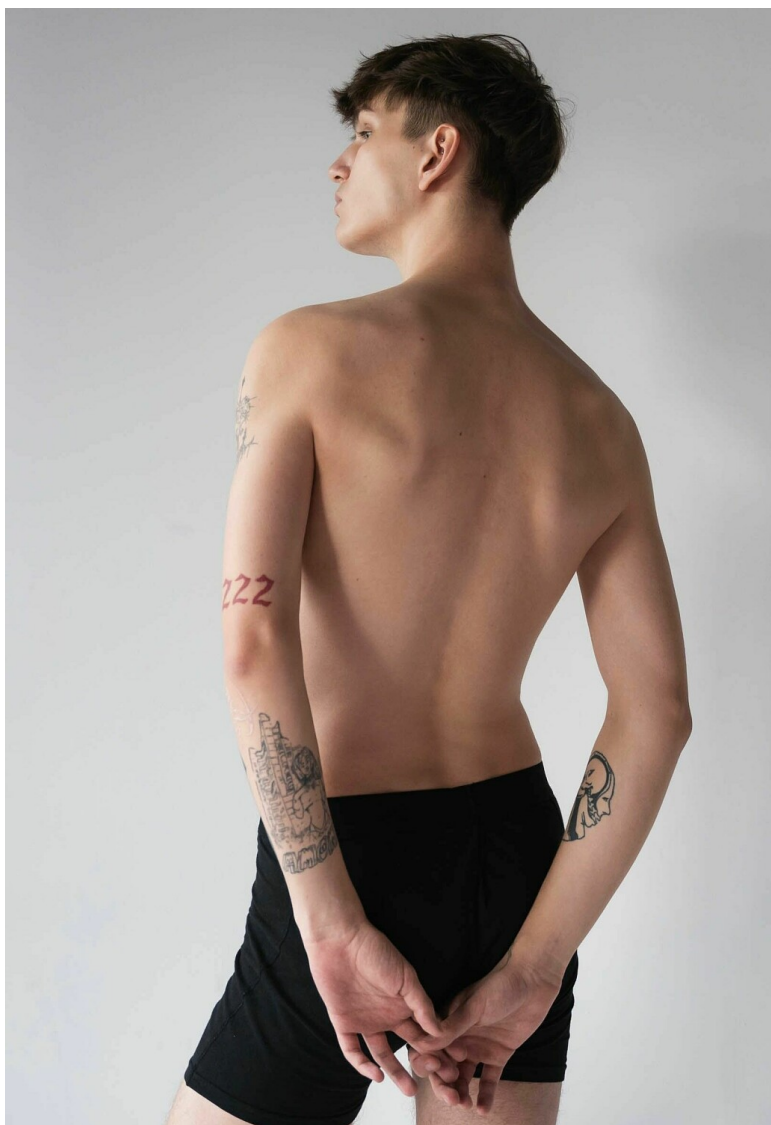

MATEUSZ KROL

Height: 193cm / 6' 4" Chest: 90cm / 35½" Waist: 77cm / 30½" Hips: 90cm / 35½" Shoes: 46 EU / 12 US / 11.5 UK Hair: Brown Eyes: Blue gray

MATEUSZ KROL

Height: 193cm / 6' 4" Chest: 90cm / 35½" Waist: 77cm / 30½" Hips: 90cm / 35½" Shoes: 46 EU / 12 US / 11.5 UK Hair: Brown Eyes: Blue gray