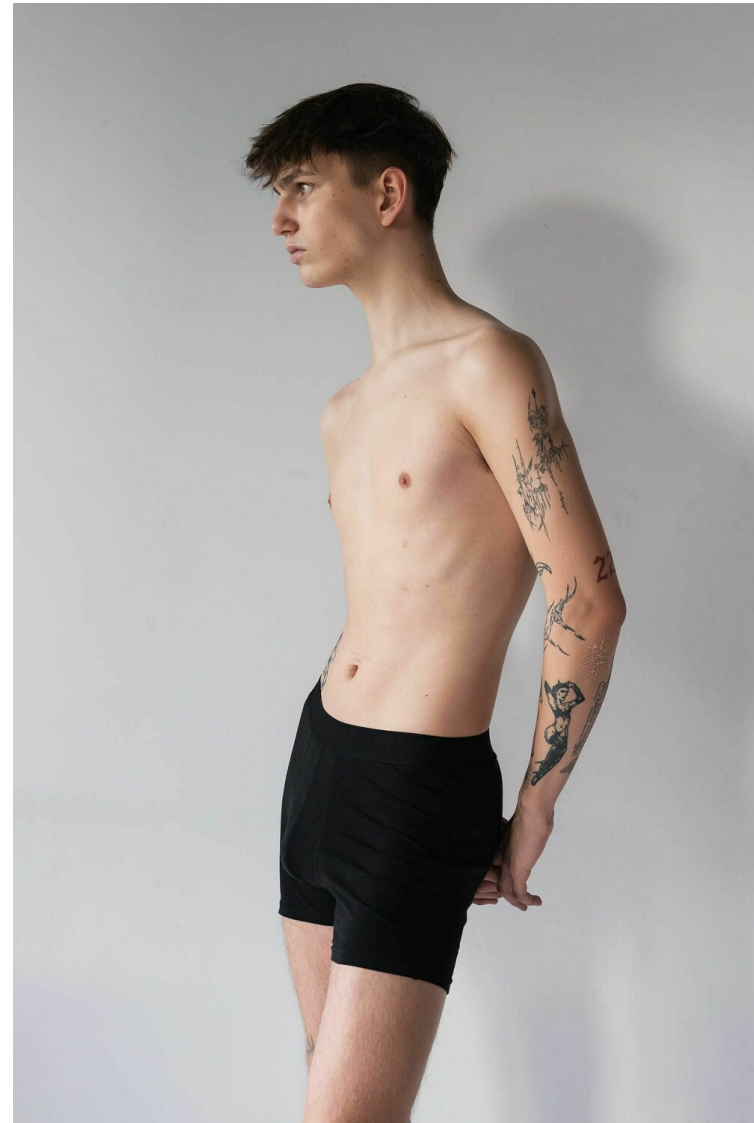

MATEUSZ KROL

Height: 193cm / 6' 4" Chest: 90cm / 35½" Waist: 77cm / 30½" Hips: 90cm / 35½" Shoes: 46 EU / 12 US / 11.5 UK Hair: Brown Eyes: Blue gray

MATEUSZ KROL

Height: 193cm / 6' 4" Chest: 90cm / 35½" Waist: 77cm / 30½" Hips: 90cm / 35½" Shoes: 46 EU / 12 US / 11.5 UK Hair: Brown Eyes: Blue gray