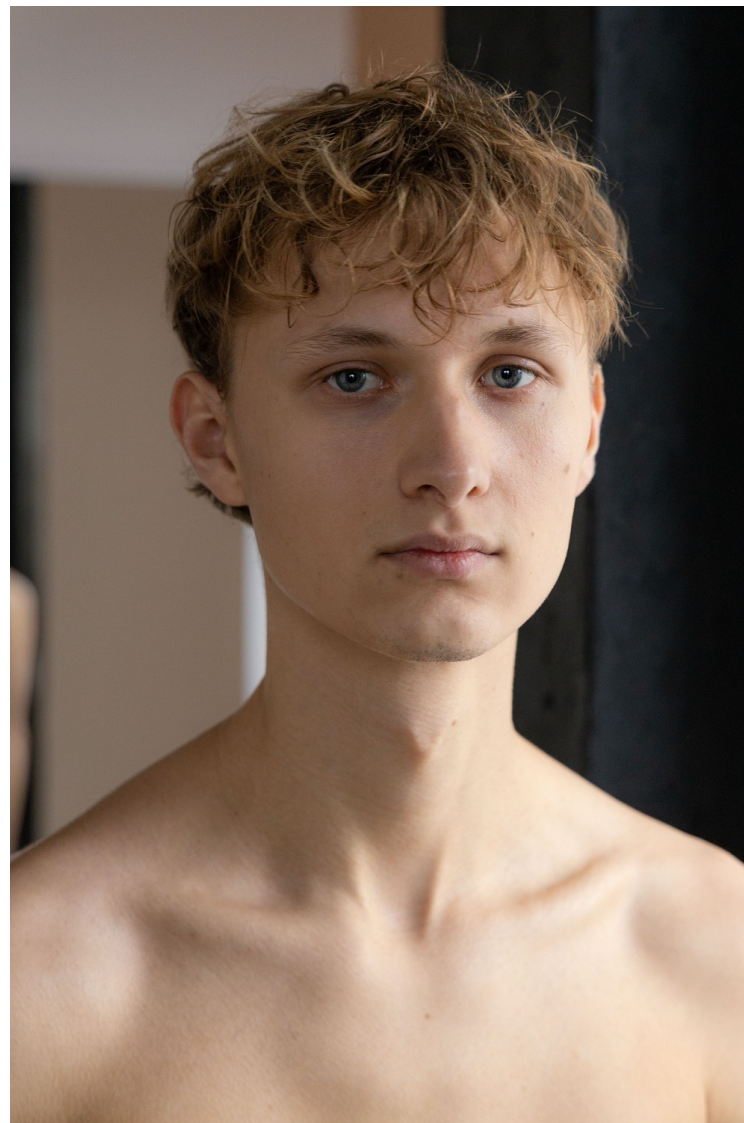

PATRYK SZELEC

Height: 188cm / 6' 2" Chest: 84cm / 33" Waist: 77cm / 30½" Hips: 89cm / 35" Shoes: 42.5 EU / 8½ US / 8 UK Hair: Blond Eyes: Blue gray

PATRYK SZELEC

Height: 188cm / 6' 2" Chest: 84cm / 33" Waist: 77cm / 30½" Hips: 89cm / 35" Shoes: 42.5 EU / 8½ US / 8 UK Hair: Blond Eyes: Blue gray